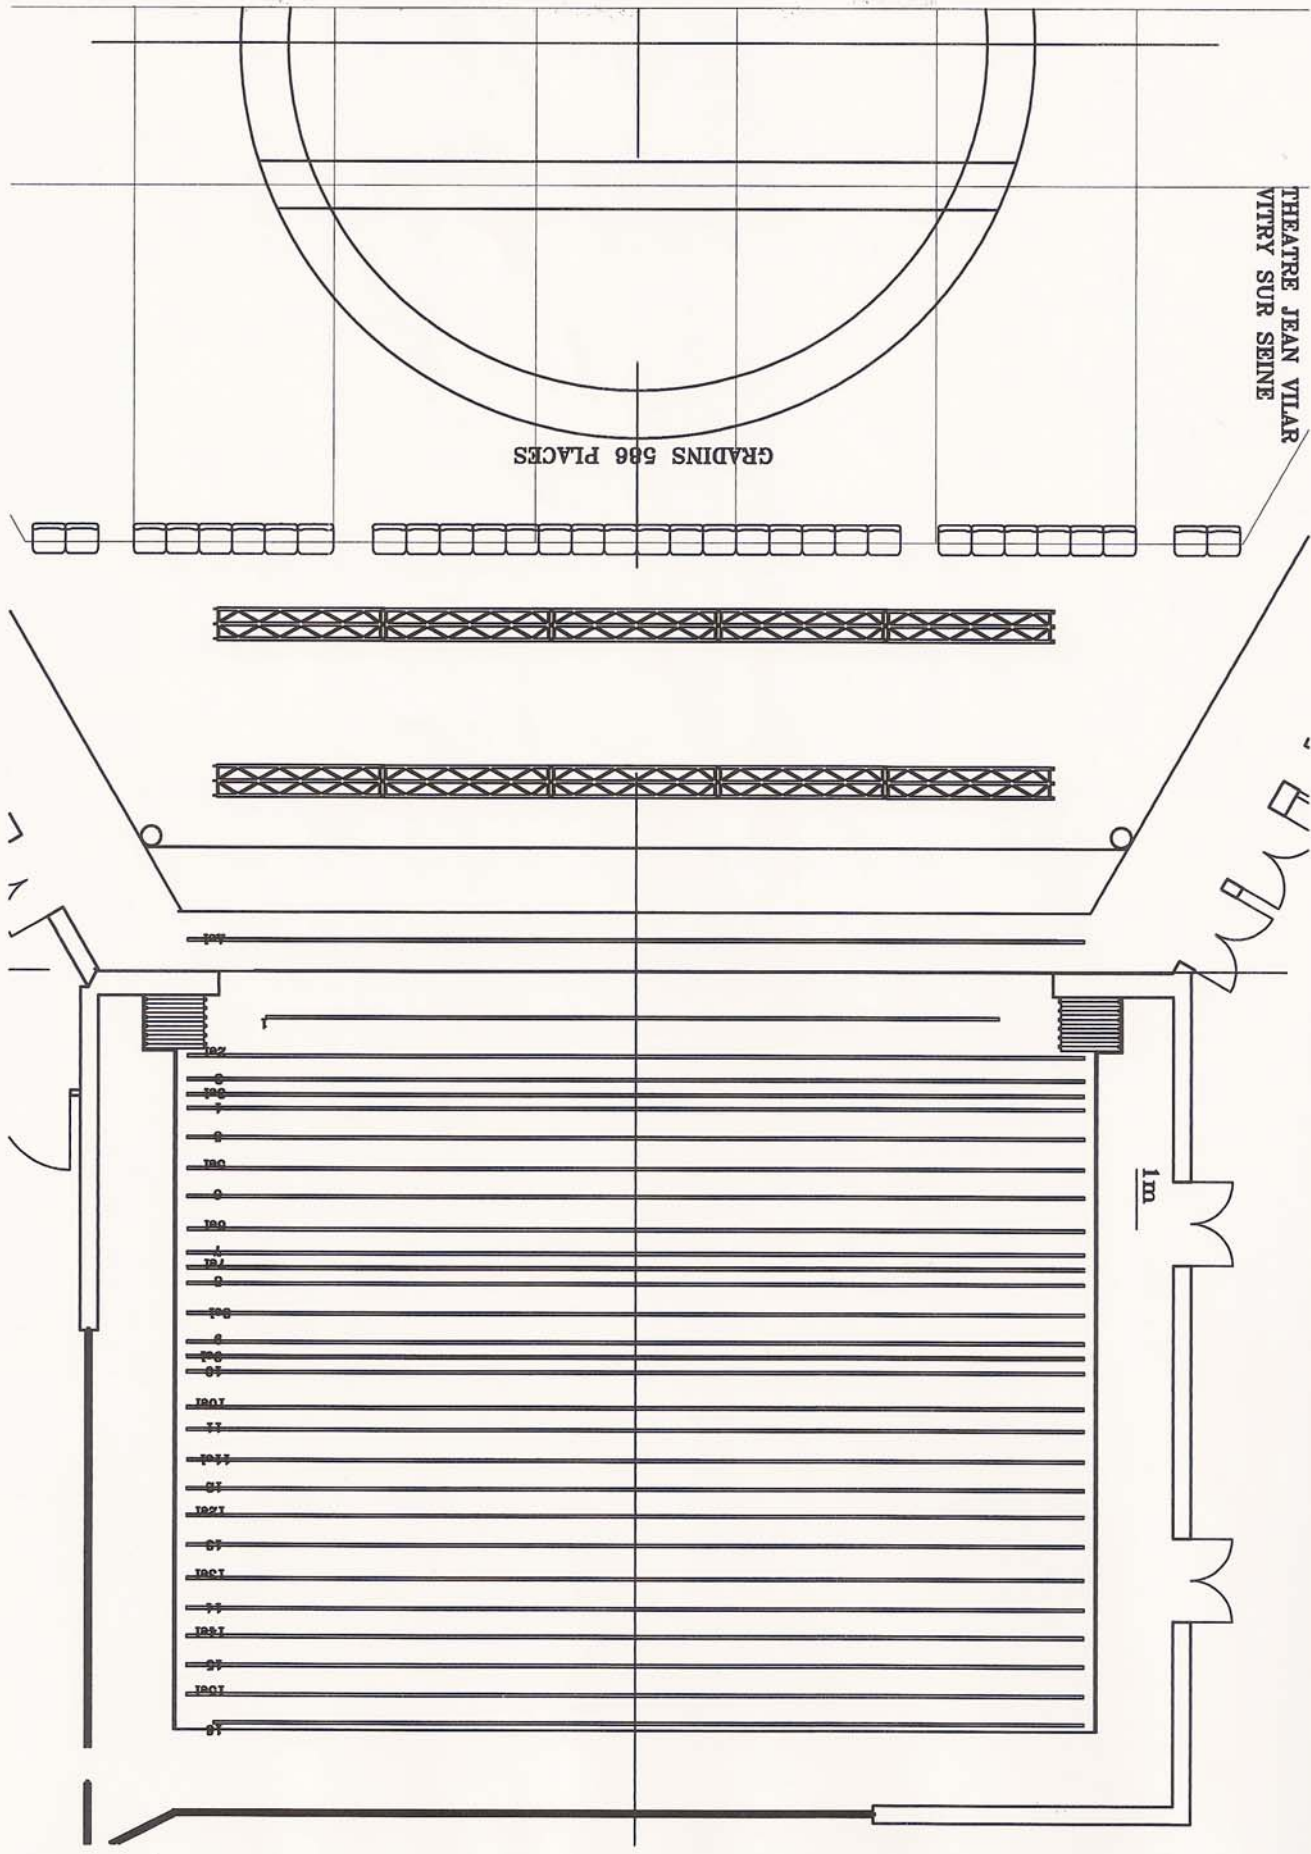

THEATRE JEAN VILAR
VITRY SUR SEINE

1m

Les porteuses "el" sont electriques:charges maximum 250kg.
les porteuses 1 à 16 sont fixes.

THEATRE JEAN VILAR
VITRY SUR SEINE

GRADINS 586 PLACES

PLAN

1m

THEATRE JEAN VILAR
VIRY SUR SEINE

1m

Les positions 1, 2, 3, 4, 5, 6, 7, 8, 9, 10, 11, 12, 13, 14, 15, 16, 17, 18, 19, 20, 21, 22, 23, 24, 25, 26, 27, 28, 29, 30, 31, 32, 33, 34, 35, 36, 37, 38, 39, 40, 41, 42, 43, 44, 45, 46, 47, 48, 49, 50, 51, 52, 53, 54, 55, 56, 57, 58, 59, 60, 61, 62, 63, 64, 65, 66, 67, 68, 69, 70, 71, 72, 73, 74, 75, 76, 77, 78, 79, 80, 81, 82, 83, 84, 85, 86, 87, 88, 89, 90, 91, 92, 93, 94, 95, 96, 97, 98, 99, 100