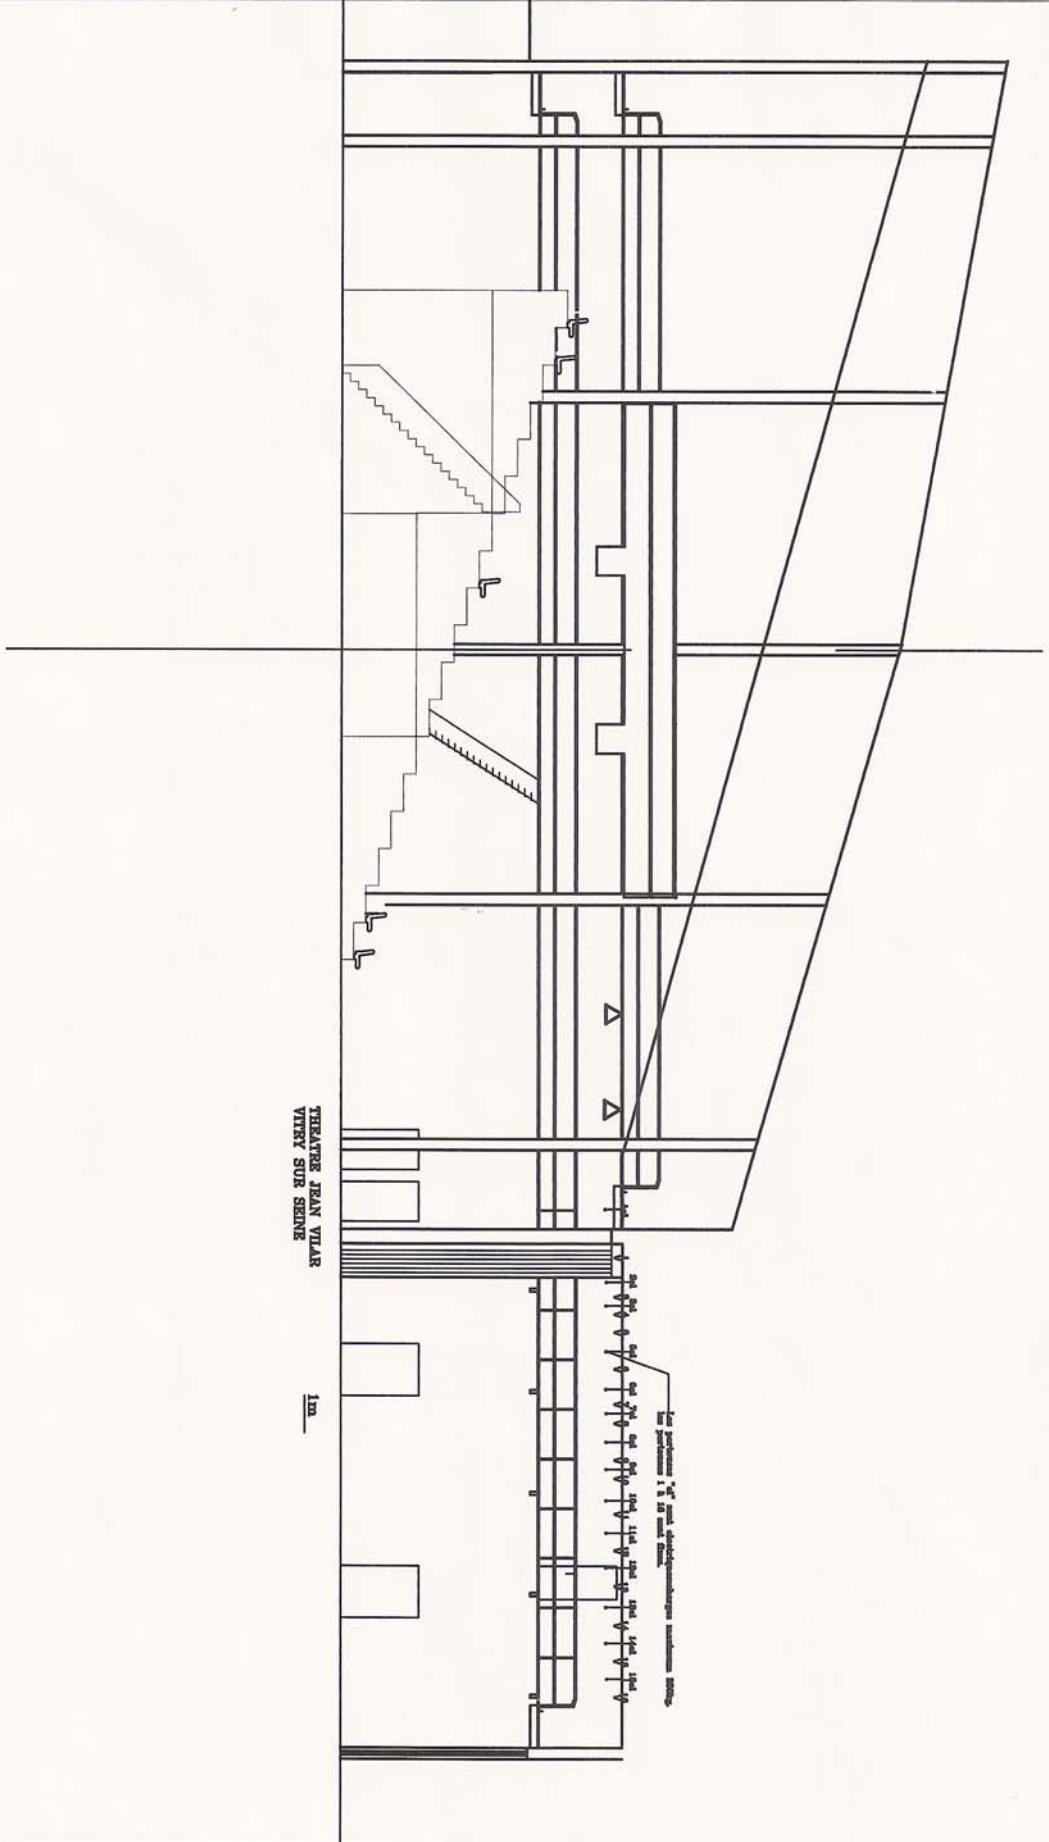

THEATRE JEAN VILAR
VIRY SUR SEINE

1m