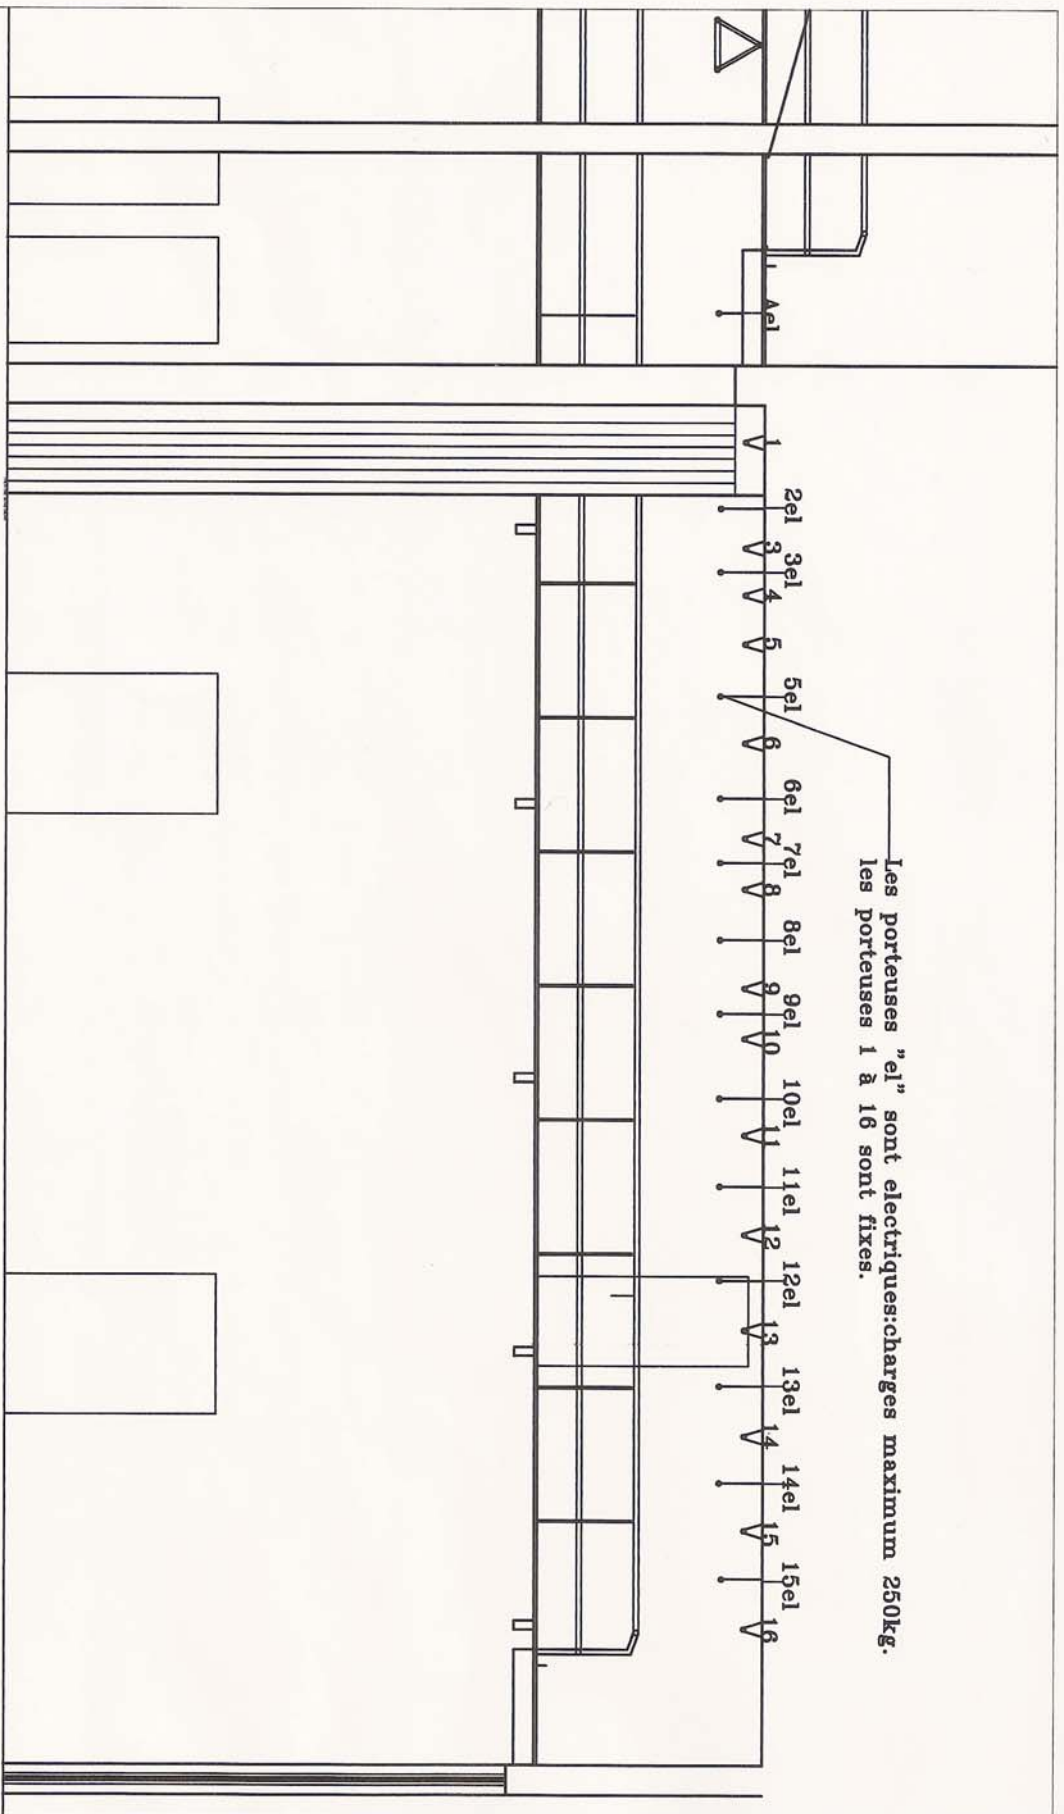

THEATRE JEAN VILAR
VITRY SUR SEINE

1m

Les porteuses "el" sont electriques:charges maximum 250kg.
les porteuses 1 à 16 sont fixes.

THEATRE JEAN VILAR
VITRY SUR SEINE

GRADINS 586 PLACES

PLAN

1m

THEATRE JEAN VILAR
VIRY SUR SEINE

1m

Les positions 1, 2, 3, 4, 5, 6, 7, 8, 9, 10, 11, 12, 13, 14, 15, 16, 17, 18, 19, 20, 21, 22, 23, 24, 25, 26, 27, 28, 29, 30, 31, 32, 33, 34, 35, 36, 37, 38, 39, 40, 41, 42, 43, 44, 45, 46, 47, 48, 49, 50, 51, 52, 53, 54, 55, 56, 57, 58, 59, 60, 61, 62, 63, 64, 65, 66, 67, 68, 69, 70, 71, 72, 73, 74, 75, 76, 77, 78, 79, 80, 81, 82, 83, 84, 85, 86, 87, 88, 89, 90, 91, 92, 93, 94, 95, 96, 97, 98, 99, 100